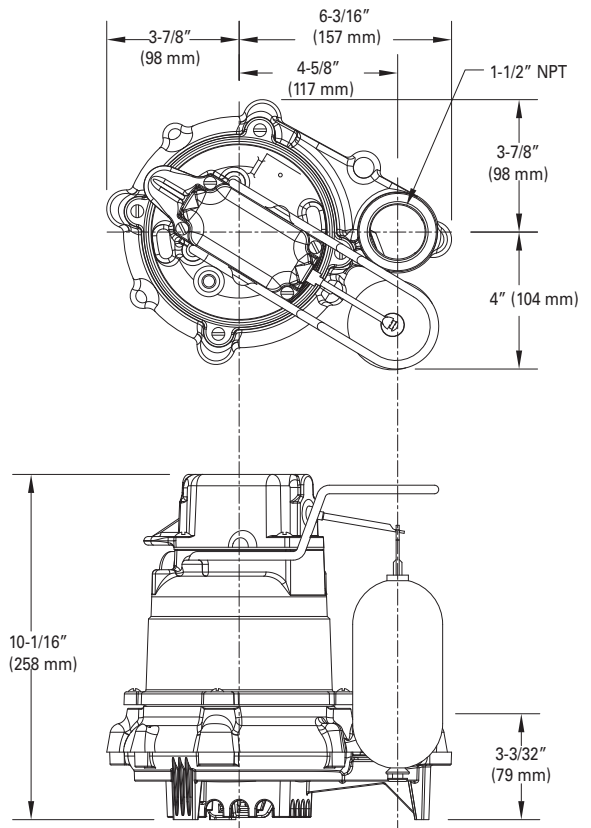

## PRODUCT SPECIFICATIONS

<b>MOTOR</b>	Horse Power	3/10
	Voltage	115 or 230
	Phase	1 Ph
	Hertz	60 Hz
	RPM	1550
	Type	Shaded pole
	Insulation	Class B
	Amps	4.8 - 9.7
<b>PUMP</b>	Operation	Automatic or nonautomatic
	Auto On/Off Points	7-1/4" (18.4 cm) / 3" (7.6 cm)
	Discharge Size	1-1/2" NPT
	Solids Handling	1/2" (12 mm) spherical solids
	Cord Length	9' (3 m) automatic, 15' (5 m) nonautomatic
	Cord Type	UL listed, 3-wire, grounded plug
	Max. Head	19.25' (5.9 m)
	Max. Flow Rate	43 GPM (163 LPM)
	Max. Operating Temp.	130 °F (54 °C)
	Cooling	Oil filled
	Motor Protection	Auto reset thermal overload
	<b>MATERIALS</b>	Cap
Motor Housing		Cast iron or bronze
Pump Housing		Cast iron or bronze
Base		Cast iron, bronze or engineered thermoplastic
Upper Bearing		Sleeve bearing
Lower Bearing		Sleeve bearing
Mechanical Seals		Carbon and ceramic
Impeller Type		Non-clogging vortex
Impeller		Plastic, cast iron or bronze
Hardware		Stainless steel
Motor Shaft		AISI 1215 cold rolled steel
Gasket		Neoprene