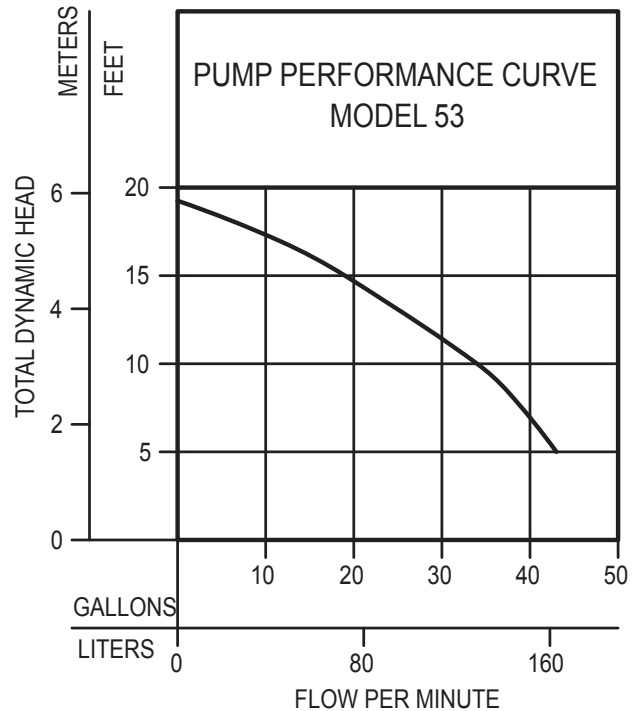

Tested to Standard UL778 and Certified to CSA Standard C22.2 No. 108

All installation of controls, protection devices and wiring should be done by a qualified licensed electrician. All electrical and safety codes should be followed including the most recent National Electrical Code (NEC) and the Occupational Safety and Health Act (OSHA).

© Copyright 2017 Zoeller® Co. All rights reserved.

502-778-2731 | 800-928-7867 | 3649 Cane Run Road | Louisville, KY 40211-1961 | zoellerpumps.com